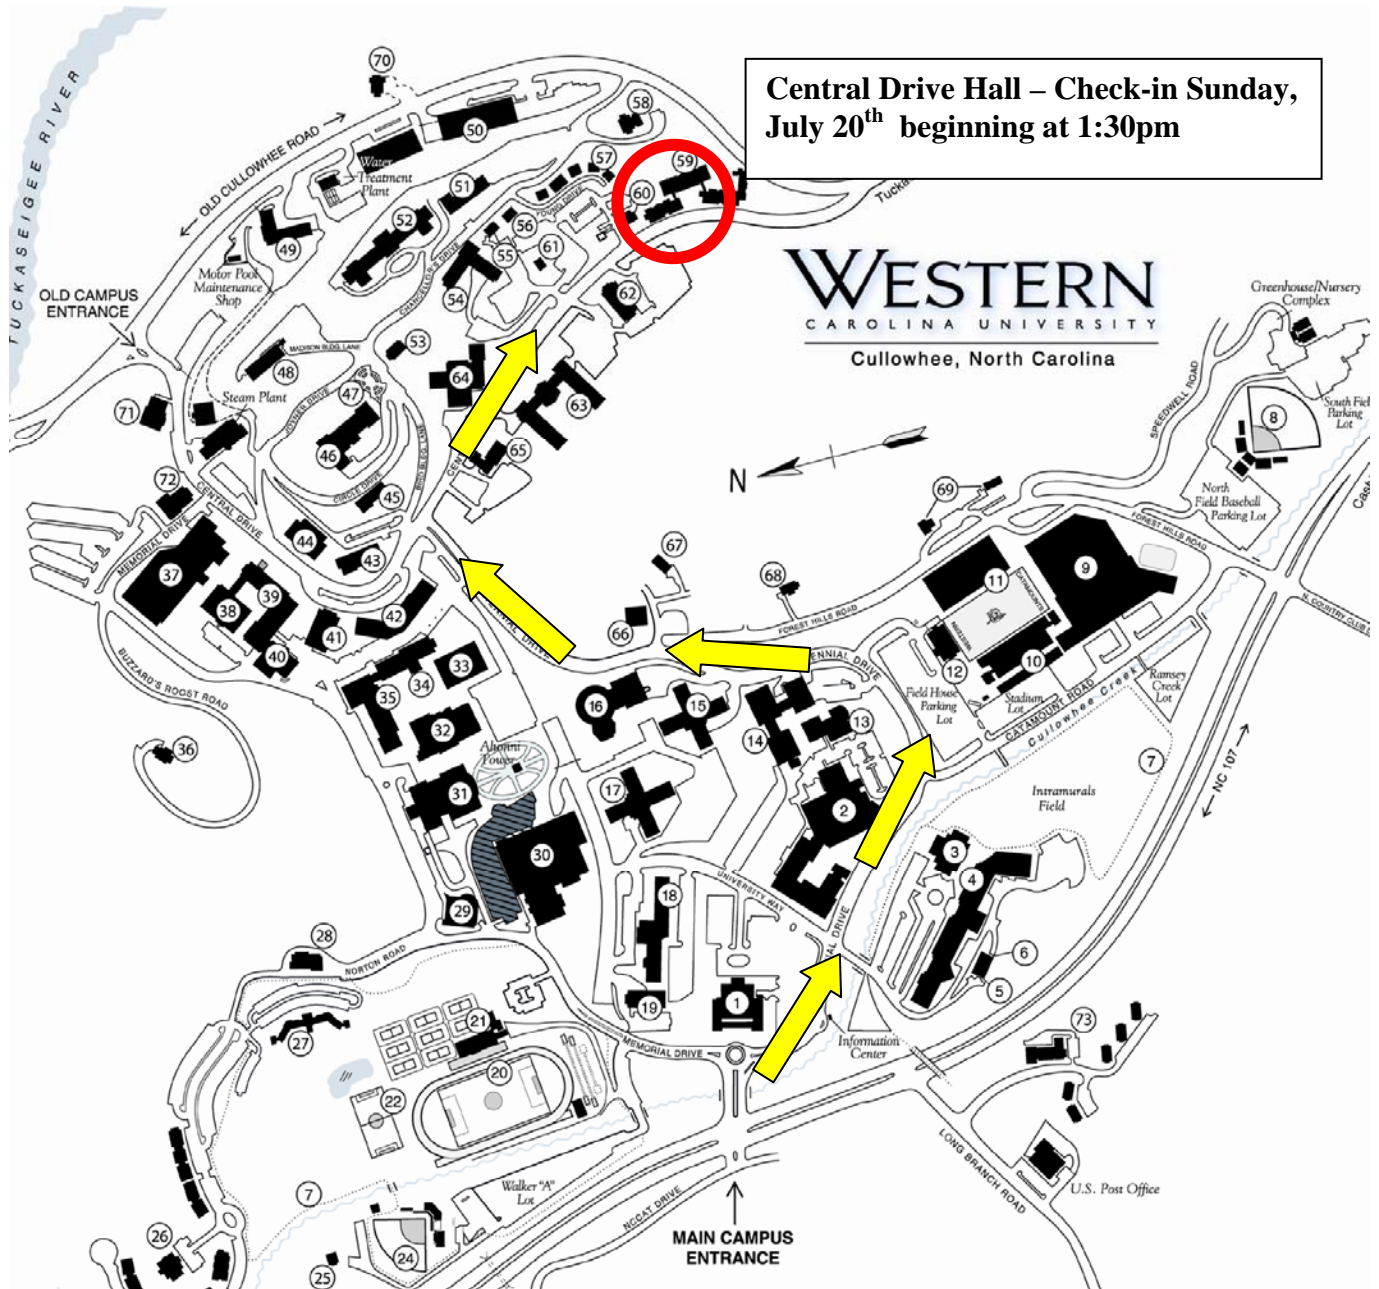

# TRIPLE ARTS BROADWAY SERIES

## **Directions to Cullowhee:**

Cullowhee is located 7 miles south of Sylva, NC on NC Route 107. From Asheville, NC take I-40 west to Exit 27 to Hwy 23/74 to Exit 85 into Sylva. Then take 107 south to Cullowhee. From Atlanta, GA, take I-85 north to 985/365 north to 441 north. Stay on 441 north to Dillsboro. Then take 107 south through Sylva to Cullowhee. From Charlotte, NC, take I-85 south to Spartanburg, SC, to I-26 west to Asheville. Follow above directions to Cullowhee. From Knoxville, TN, take I-40 east to Exit 27 to Hwy 23/74 to Exit 85, then 107 south to Cullowhee. Asheville is the nearest airport.

Once on campus, bear to the right and follow Centennial Drive around the perimeter until you reach the traffic light. Turn right onto Central Drive and go about 2/10 of a mile. Central Drive Hall is a large 3-building complex on your left.